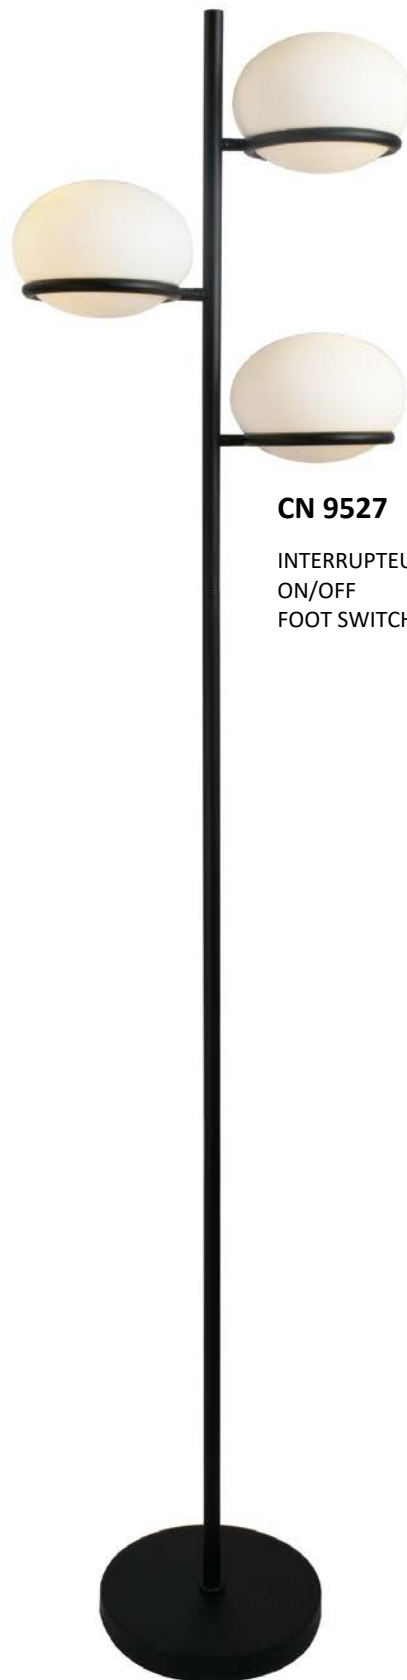

Dimensions

29" w. x 3.75" dp. x 4.75" ht.
 39" w. x 4.75" dp. x 53" ht. (MAX)
 49" w. x 5.38" dp. x 53" ht. (MAX)
 59" w. x 5.38" dp. x 53" ht. (MAX)

Ampoule/Bulb

LED: 30W
 LED: 40W
 LED: 50W
 LED: 60W

Abat-jour/Shade

Ampoule/Bulb

3*CAND. (E12) LED 7W

6*CAND. (E12) LED 7W

Abat-jour/Shade

6.88"dia. x 5"ht.

6.88"dia. x 5"ht.

CN 9526

INTERRUPTEUR SUR BASE
ON/OFF
SWITCH ON BASE

Abat-jour/Shade

6.88" dia. x 5" ht.
6.88" dia. x 5" ht.

CN 9521:
OPTION PIVOT INCLUS /
SWIVEL OPTION INCLUDED

CN 9521

TUBES INCL.:
1*(6"+10"+16"+16")

SPAZIO COLLECTION

CN 9523

TUBES INCL.:
3*(6"+10"+16"+16")